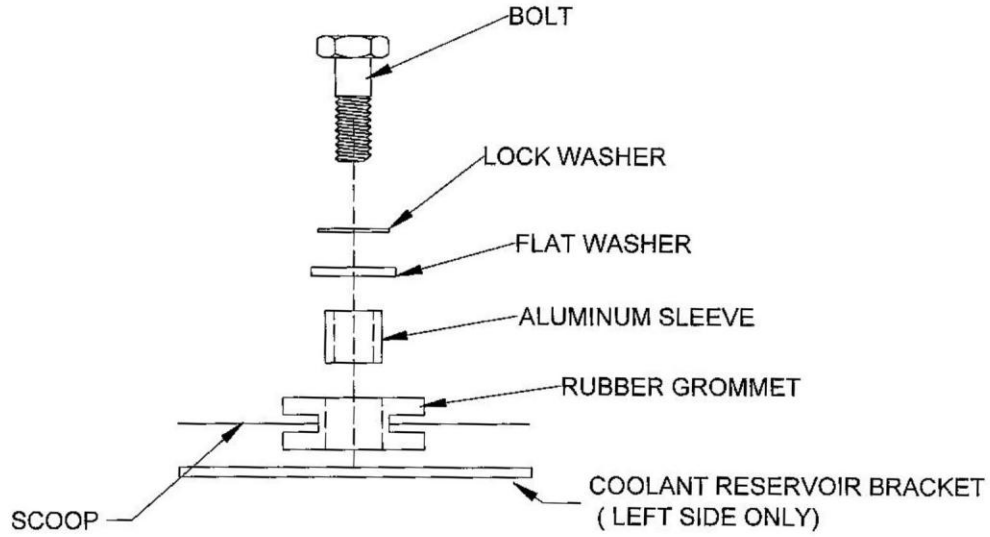

## Polaris Predator 500 Air Scoops

P-1131ADB PREDATOR DIRECT BOLT-ON SCOOPS

USE 30MM LENGTH BOLTS ON LEFT SIDE SCOOP

USE 25MM LENGTH BOLTS ON RIGHT SIDE SCOOP